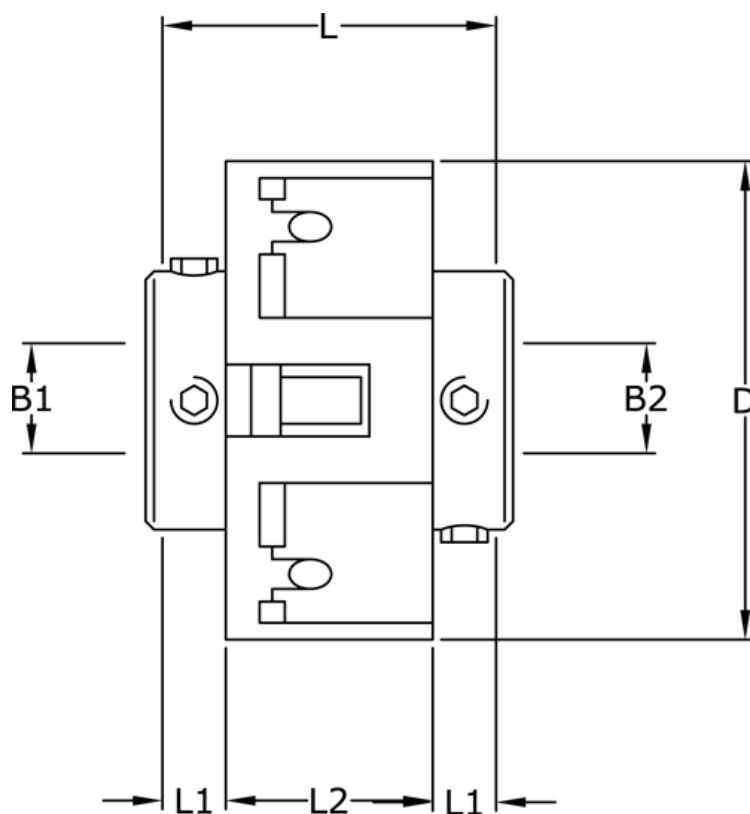

Article number: 3322201181820

Description: Uni-Lat Coupling size 201.18.18.20
set screw hub, bore 4/5 mm

Measures

B1	= 4
B2	= 5
D	= 18
L	= 14.2
L1	= 4.6
L2	= 5.1
Screw	= M3